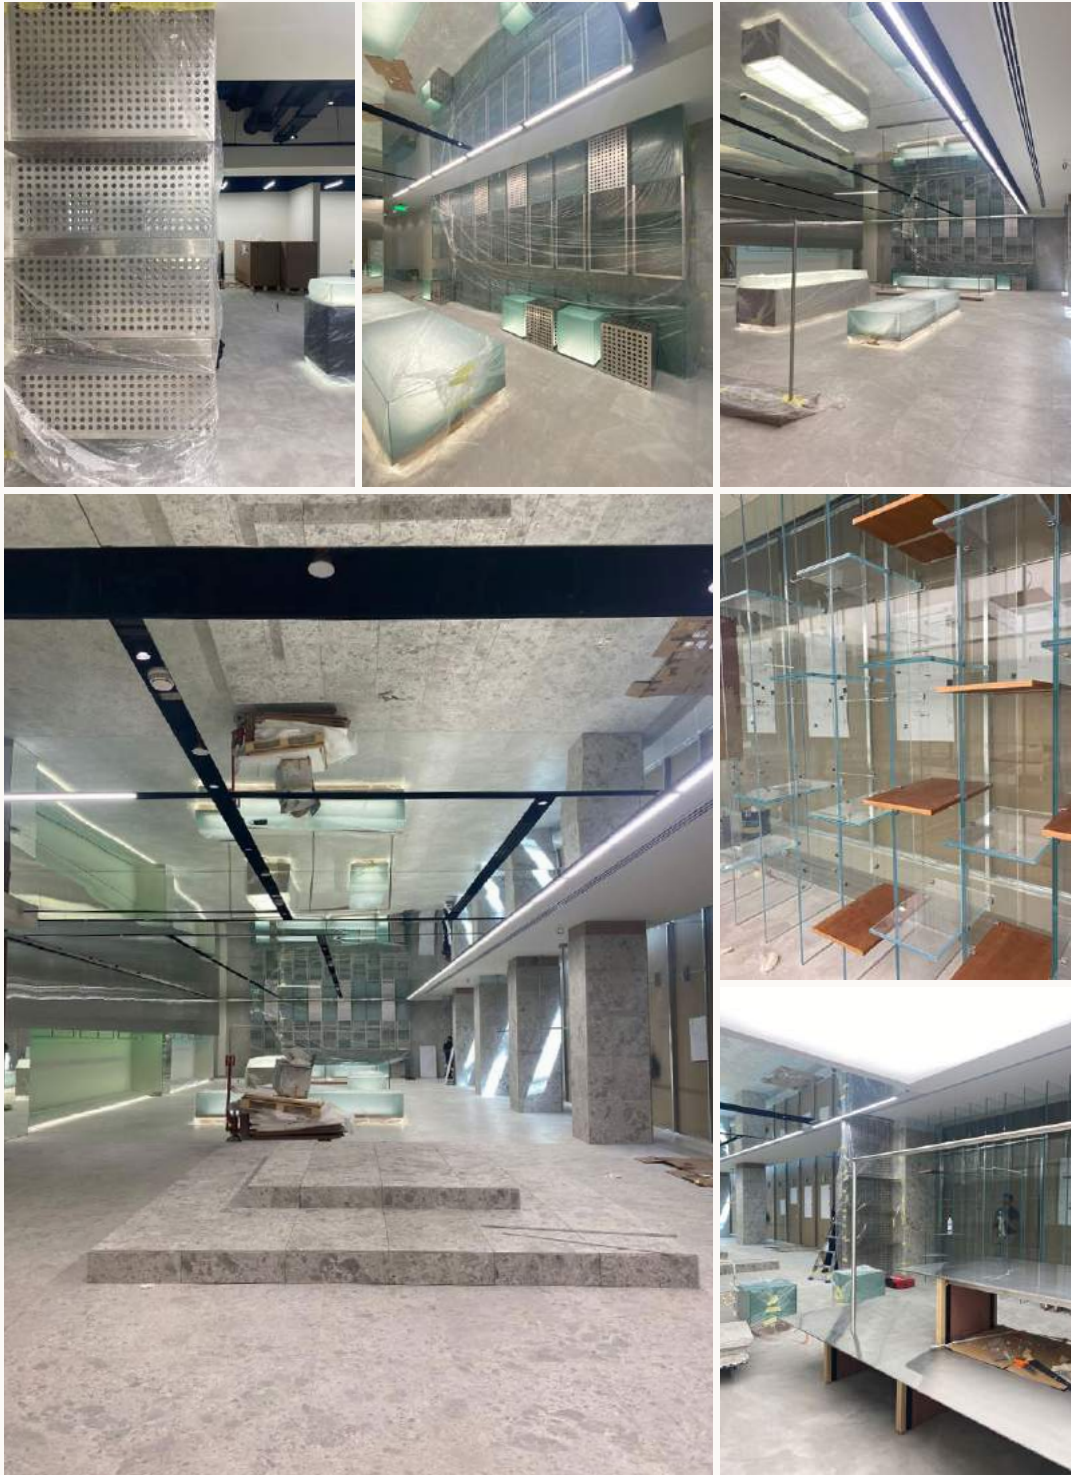

HARVEY NICHOLS

96 / 24

Construction Phase