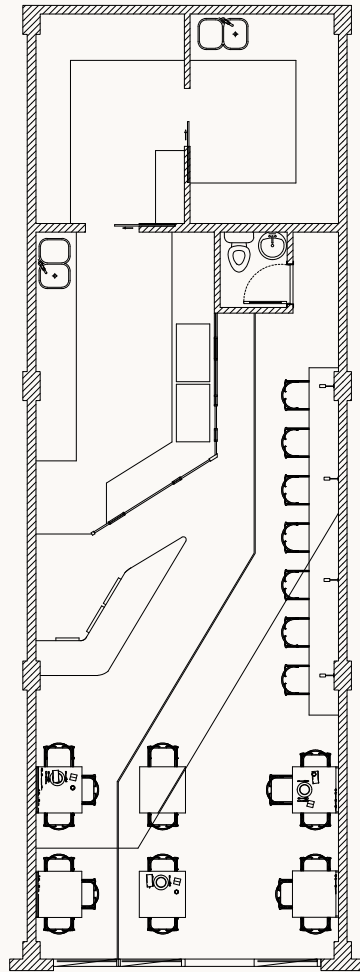

88 / 24

Project Description

Project Name WOW Burger

Client Private

Location Riyadh, Saudi Arabia