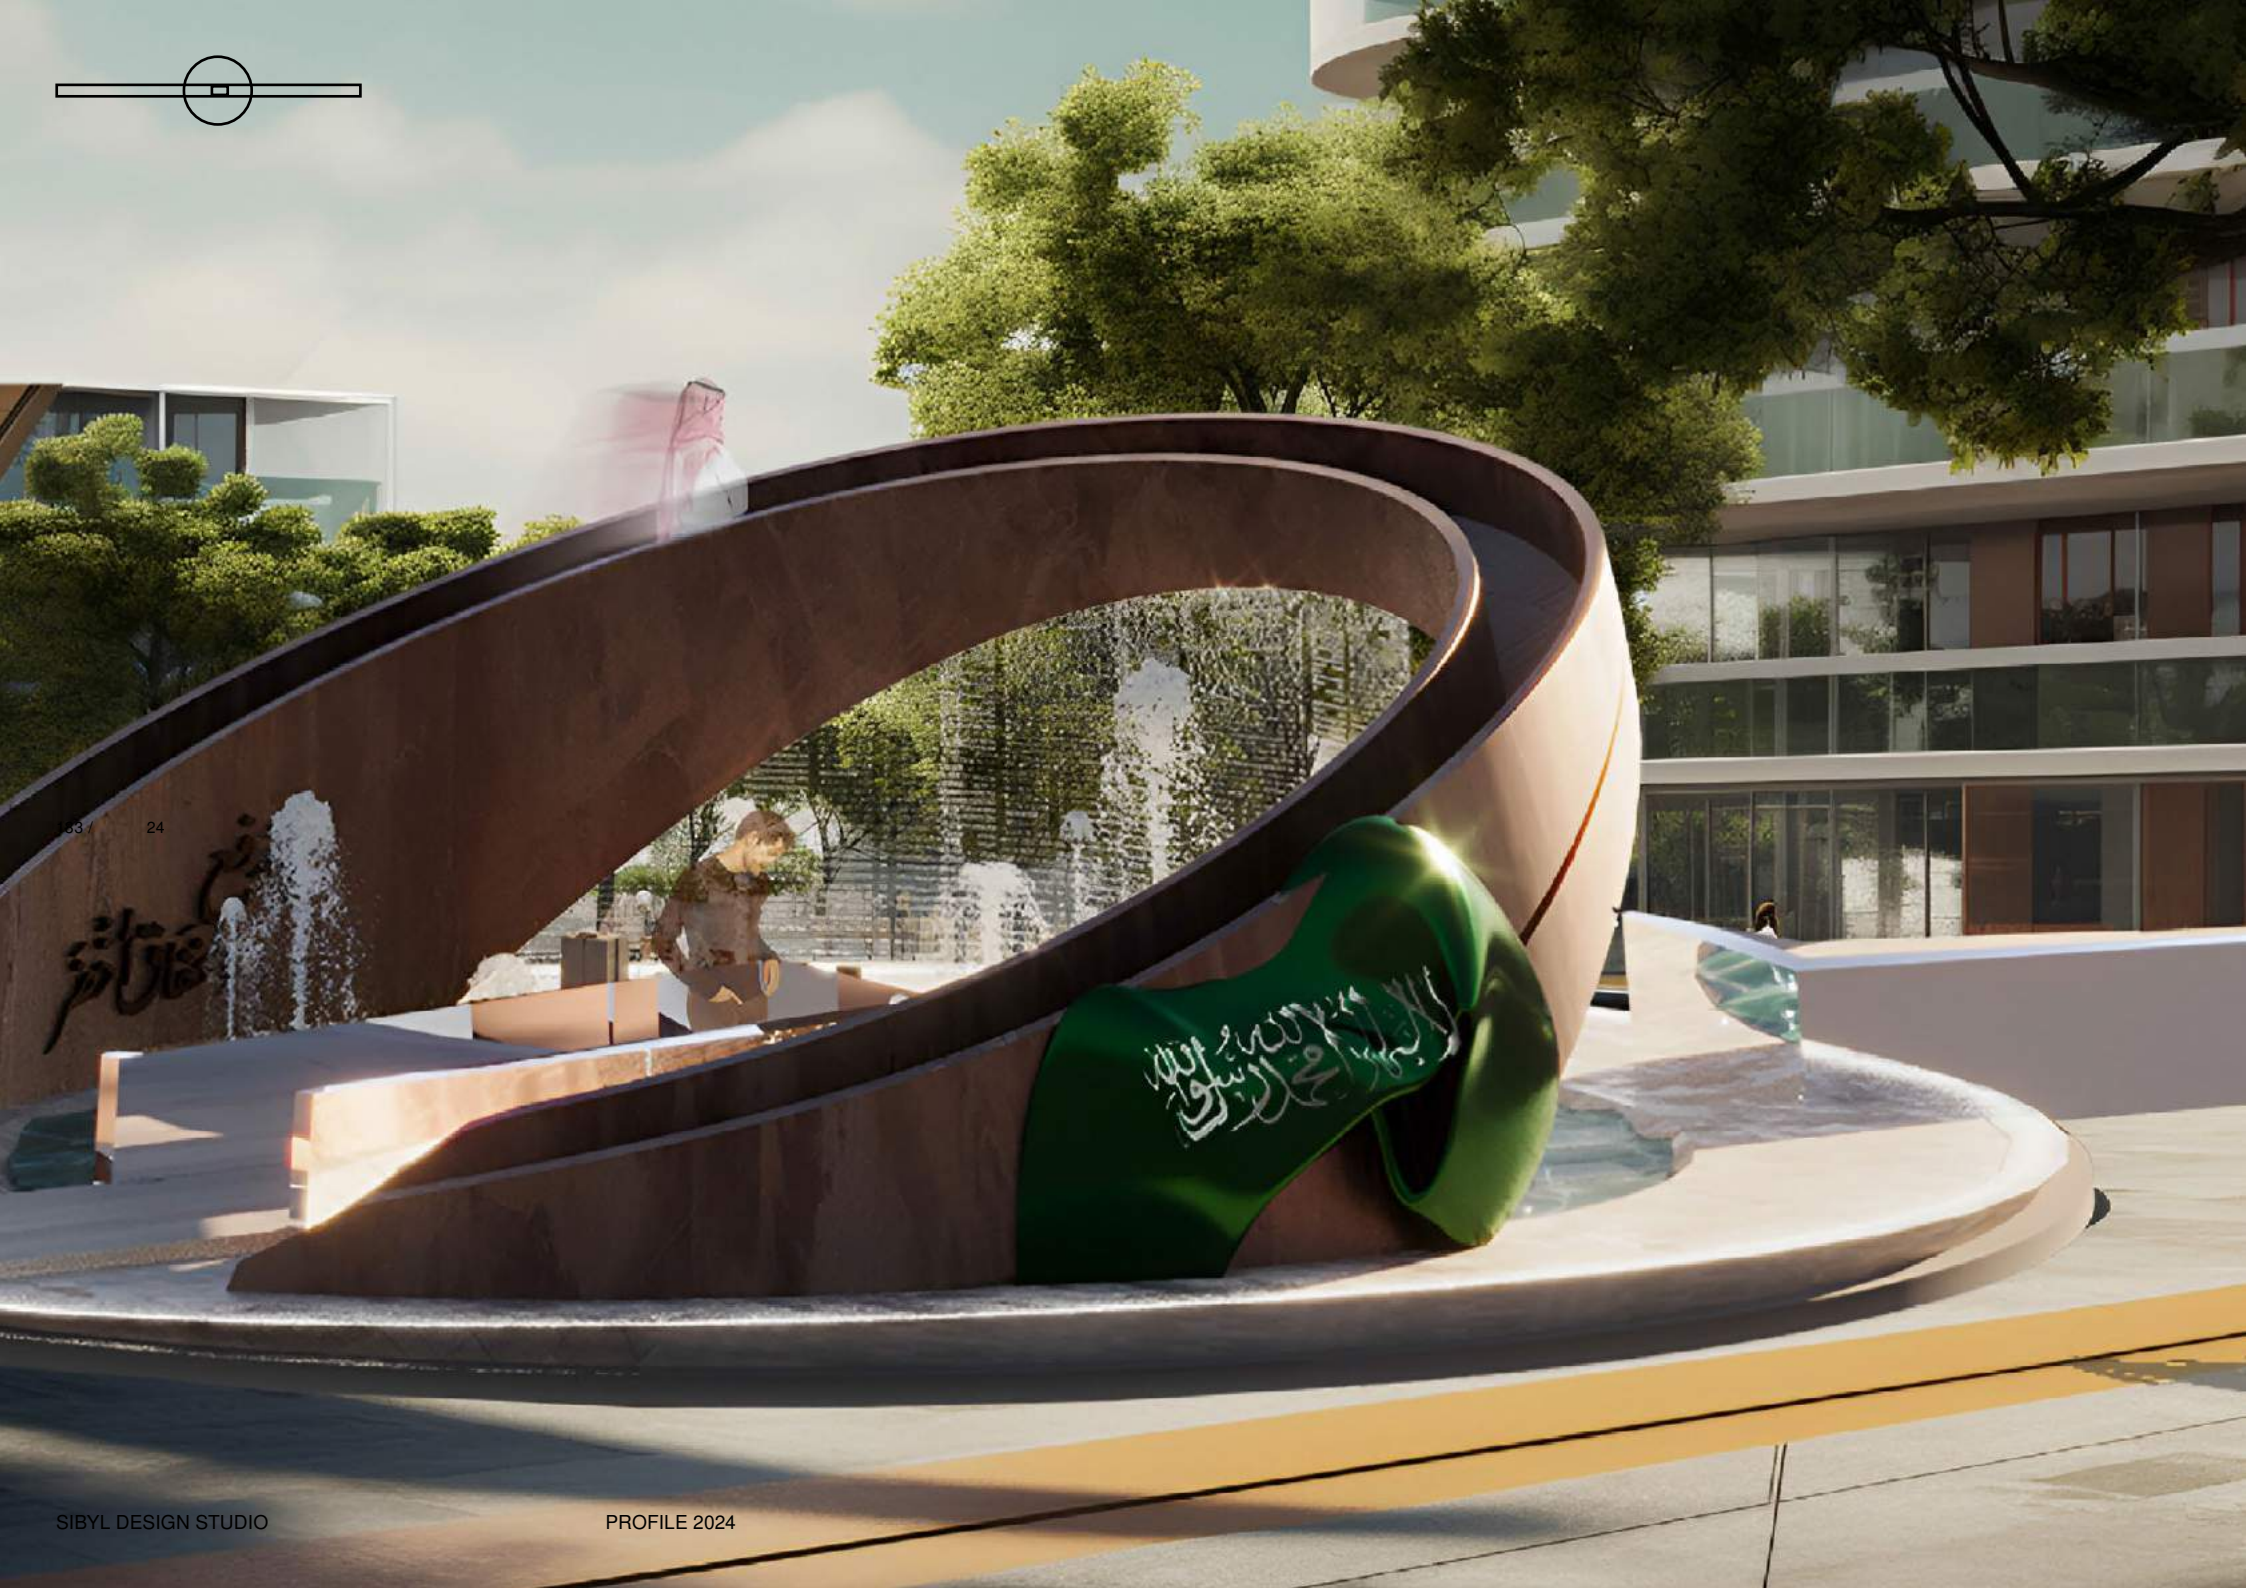

## Project Description

---

Project Name Medan Alia

---

Client Mujasm Watan Competition

---

Location Dahran, Saudi Arabia

---