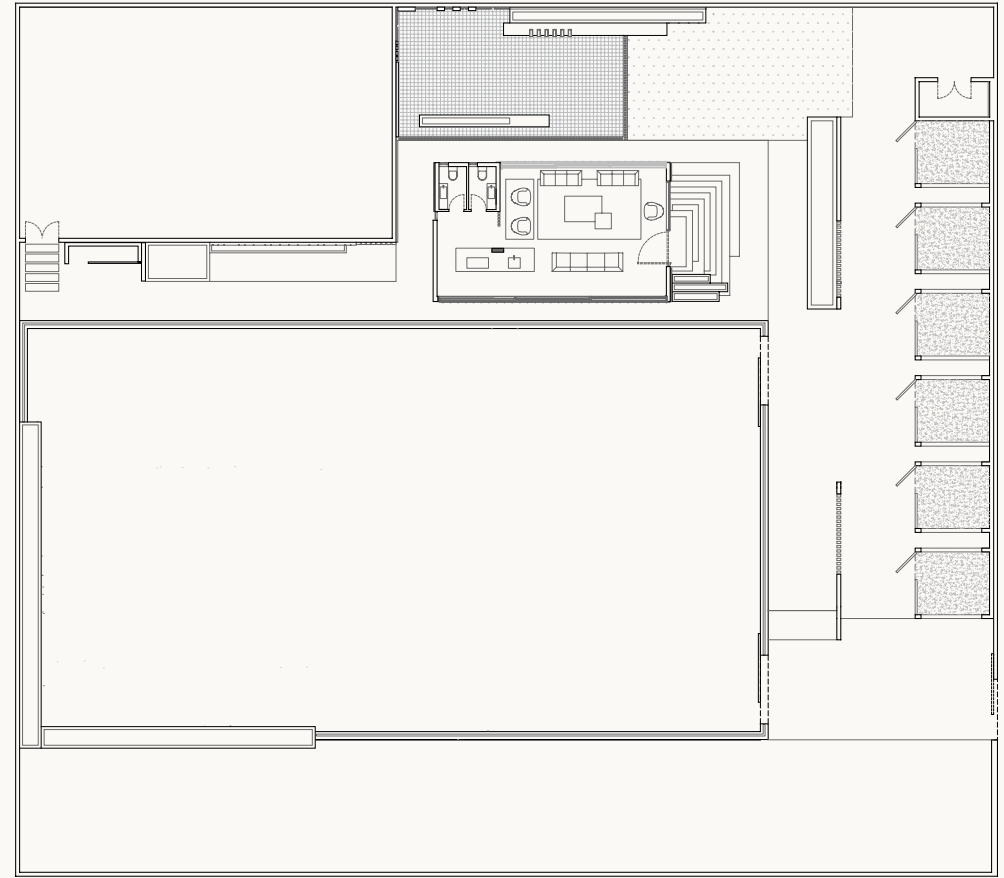

### Project Description

Project Name Private Horse Stable

Client Private

Area 2200 sqm

Location Riyadh, Saudi Arabia

Concept Phase

124 /

24