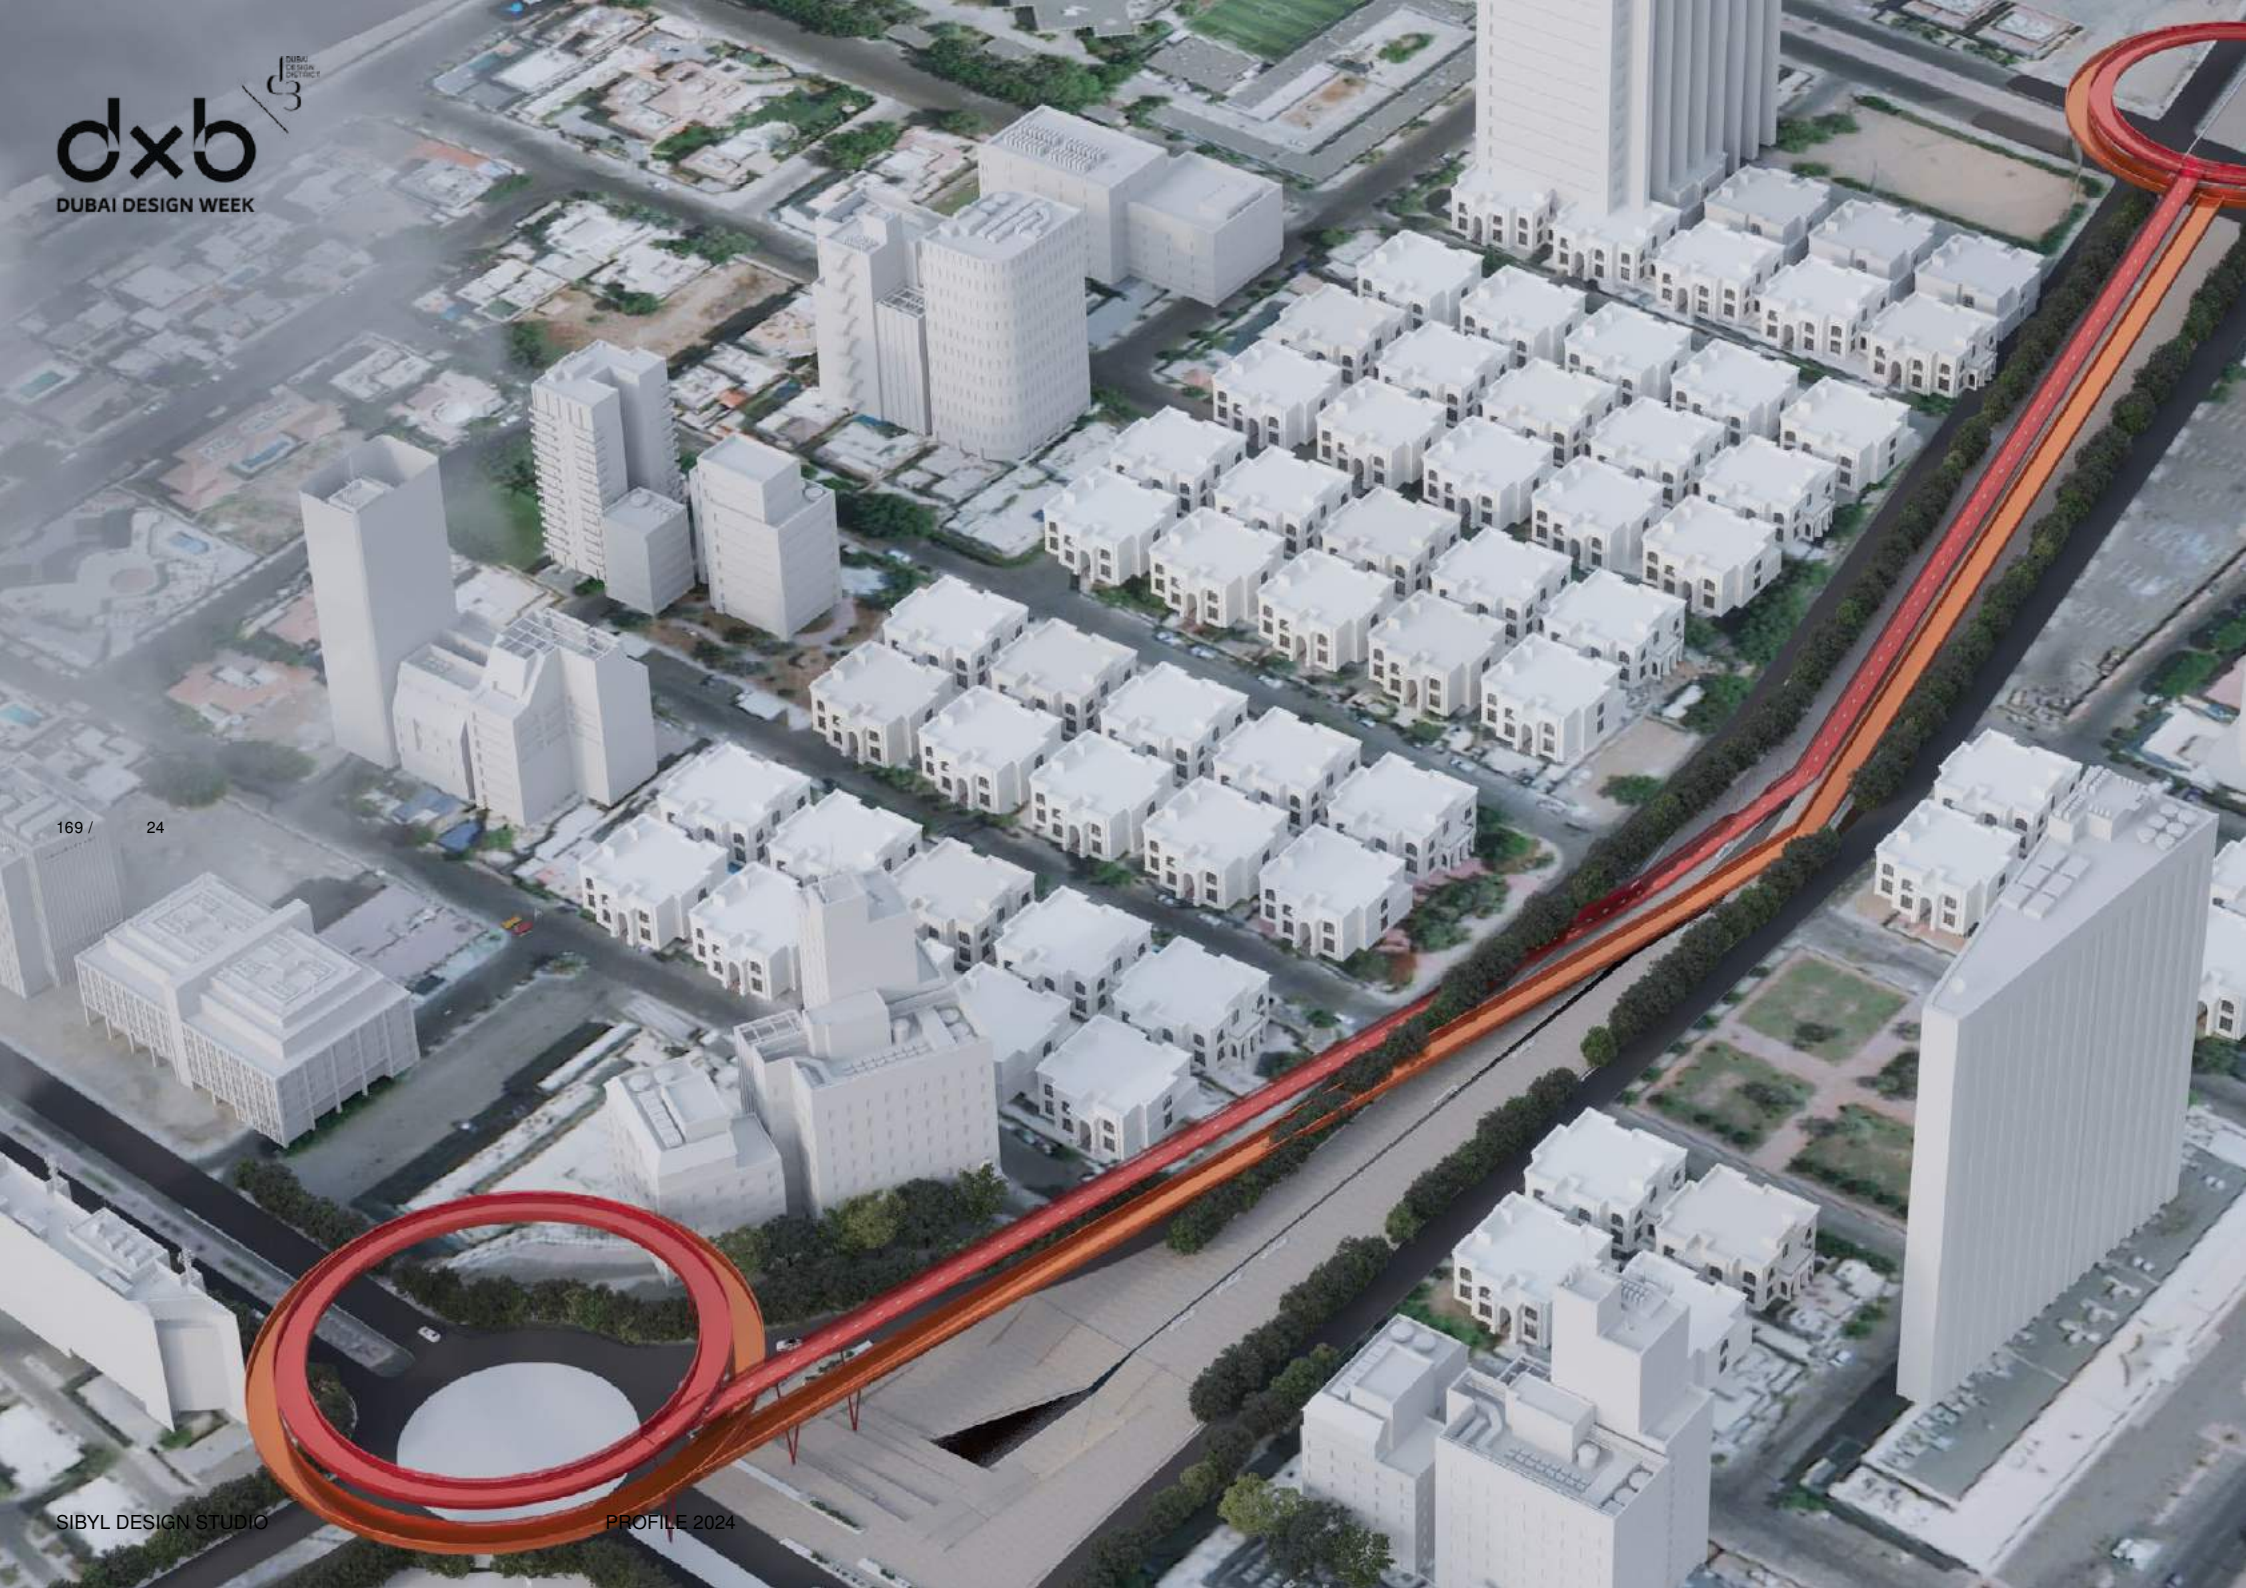

---

Location Dubai, United Arab Emirates

---

17/11/2024

Project Description

---

Project Name	CYCLE
Client	Dubai Design Week
Location	Dubai, United Arab Emirates

---