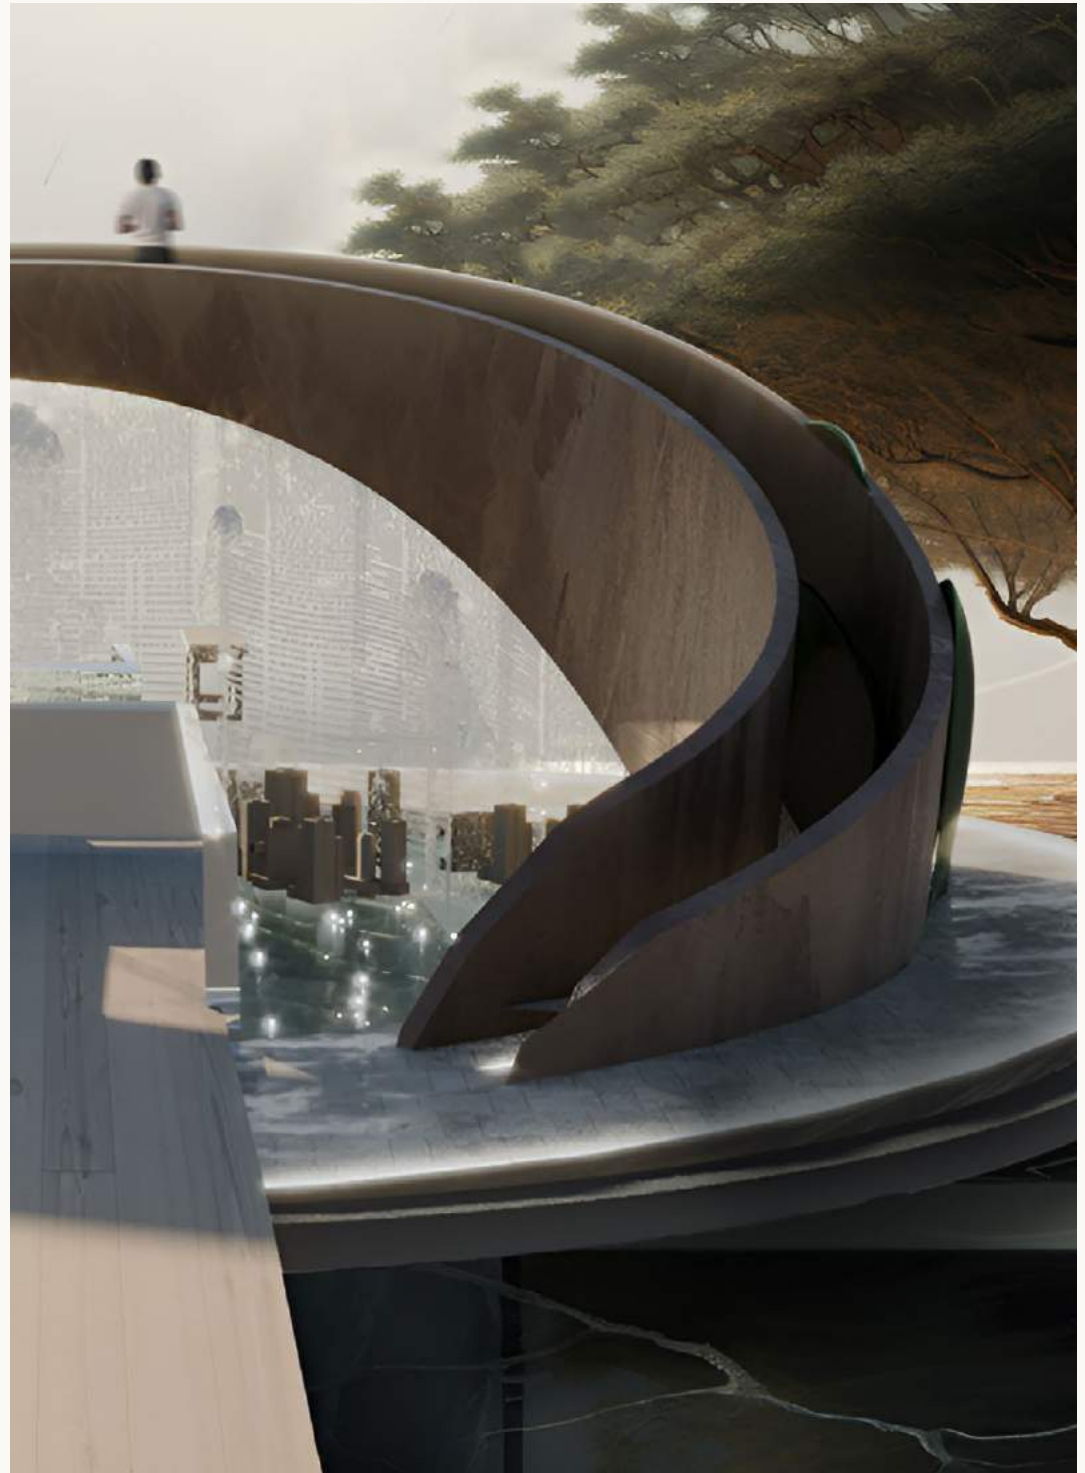

## Project Description

---

Project Name Medan Alia

---

Client Mujasm Watan Competition

---

Location Dahran, Saudi Arabia

---