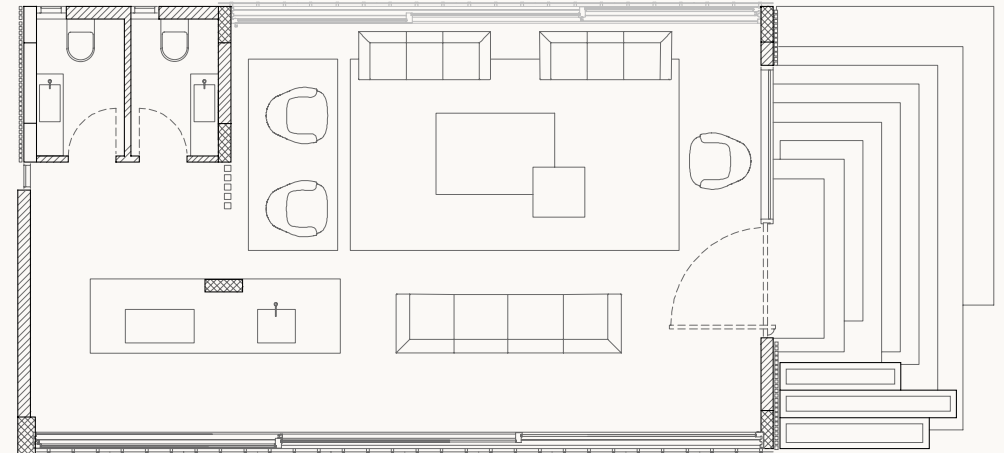

### Project Description

Project Name Private Horse Stable

Client Private

Area 2200 sqm

Location Riyadh, Saudi Arabia

Concept Phase

124 /

24