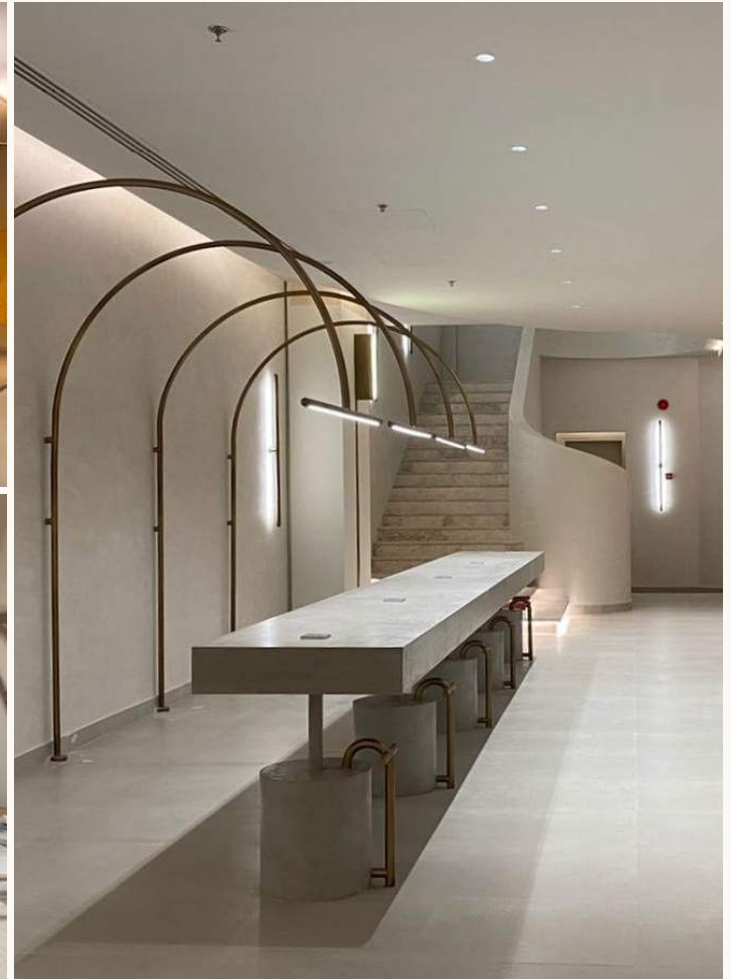

13 / 24

Construction Phase